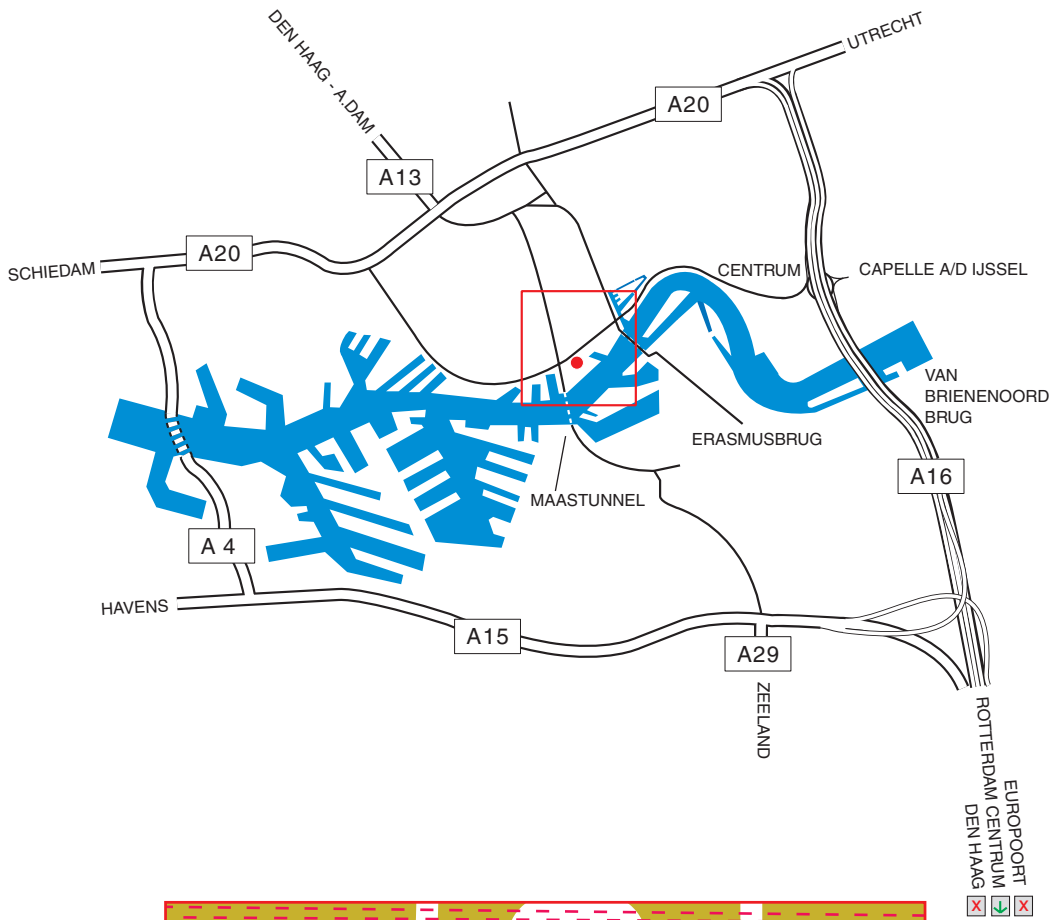

### *Coming from the direction of Utrecht*

After Gouda follow direction Rotterdam - Dordrecht. Near Terbregseplein, head direction Dordrecht.

After the roundabout, take the right and get in the lane for Rotterdam-Zuid / exit Rotterdam-Centrum.

After the exit Kralingen, take the first exit Rotterdam-Centrum.

At the traffic lights turn right into Abraham van Rijckevorselweg and then straight on to Maasboulevard, heading direction Maasbruggen. After Maasbruggen straight on into Boompjes. At the point where you have the three white residential towers to your right and the Erasmus-bridge to your left, you will find the second traffic light on Boompjes.

Take the left lane for going straight on. Driving on Westzeedijk, go on until the next traffic lights and take the left-hand lane.

Follow the road from Scheepstimmermanslaan to Westplein. At Westplein, take the right lane into Parklaan.

At the end turn right and drive straight on and at the end turn right again. After 200 meters you'll see the "Koningin Emmaplein" on your right hand.

Our office is established at number 10.

**MGI Springeling, chartered accountants**